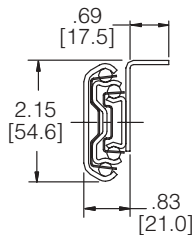

StowAway™ Slide

3600-200/3600-201

- 175 lb. Load Rating
- Full Extension
- Self-Closing Action
- Side, Top or Bottom Platform Mounting

Accuride®

StowAway™ Slide

3600-200/3600-201

Accuride's new StowAway™ slide offers a unique solution to a growing trend in consumer cabinetry—a slide that keeps containers hidden away. Now, kitchen recycling bins, waste containers or compost scrap buckets are kept neatly out of sight. Other application ideas: laundry baskets, vegetable or pet food bins and more.

Features and Benefits

- **Handed lever disconnect** for easy removal.
- **Attached brackets** permit side, top or bottom mounting.
- **Self-closing action** begins within 2-1/2 inches [63.5mm] from the cabinet opening.

Installation

- **Model 3600-200** has a fixed inboard bracket to carry the platform. The slide's outer member side-mounts directly onto the cabinet sidewall.
- **Model 3600-201** includes a fixed inboard top bracket and outboard bottom bracket that permits the slide to be mounted to the top or bottom of the cabinet. Depending upon mounting style, the platform may be affixed to either bracket.

Availability

- Electroplate clear zinc finish.
- Offered in a 22-inch length designed to fit standard cabinetry.

3600-200

3600-201

Authorized Distributor

Accuride

Headquarters and Main Plant

12311 Shoemaker Avenue
Santa Fe Springs, CA 90670
(562) 903-0200 • (562) 903-0208 Fax
www.accuride.com