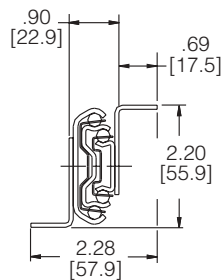

StowAway™ Slide

3600-200/3600-201

- 175 lb. Load Rating
- Full Extension
- Self-Closing Action
- Side, Top or Bottom Platform Mounting

Accuride®

StowAway™ Slide

3600-200/3600-201

Accuride's new StowAway™ slide offers a unique solution to a growing trend in consumer cabinetry—a slide that keeps containers hidden away. Now, kitchen recycling bins, waste containers or compost scrap buckets are kept neatly out of sight. Other application ideas: laundry baskets, vegetable or pet food bins and more.

Features and Benefits

- **Handed lever disconnect** for easy removal.
- **Attached brackets** permit side, top or bottom mounting.
- **Self-closing action** begins within 2-1/2 inches [63.5mm] from the cabinet opening.

Installation

- **Model 3600-200** has a fixed inboard bracket to carry the platform. The slide's outer member side-mounts directly onto the cabinet sidewall.
- **Model 3600-201** includes a fixed inboard top bracket and outboard bottom bracket that permits the slide to be mounted to the top or bottom of the cabinet. Depending upon mounting style, the platform may be affixed to either bracket.

Availability

- Electroplate clear zinc finish.
- Offered in a 22-inch length designed to fit standard cabinetry.

3600-200

3600-201

Authorized Distributor

Accuride

Headquarters and Main Plant

12311 Shoemaker Avenue
Santa Fe Springs, CA 90670
(562) 903-0200 • (562) 903-0208 Fax
www.accuride.com